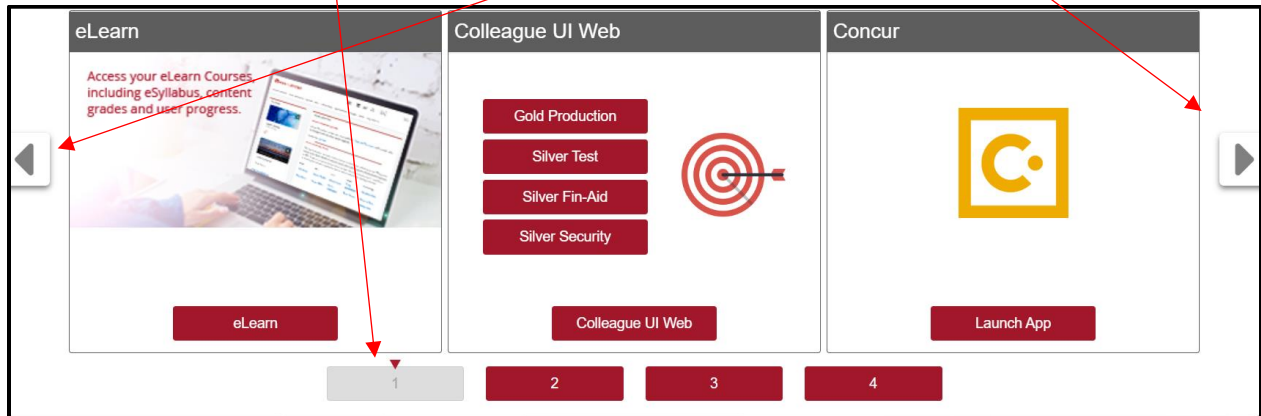

How to navigate the new portal

The most used links and apps appear in the two rows with scrollable buttons on either end. You can also see the page icons at the bottom. These “carrousel” are not customizable.

The menus at the top of the page contain additional links for Academics, Administration, Campus, and Help.

Use the search bar at the top of the page to find other items not listed.